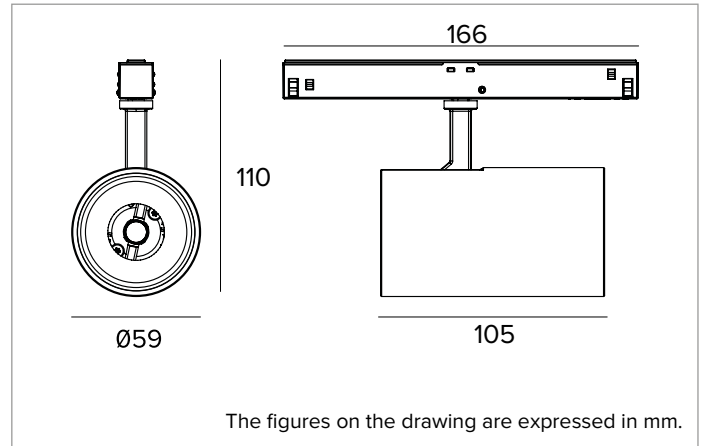

SOURCE

High efficiency Chip on Board LED Ra90. 3500K on request.

Energy efficiency class: F

Nominal power: 15W

Nominal flux: 1705lm

Colour rendering index: 90

Rf: 90

Rg: 98

CCT nominal: 4000K

SDCM: 1.5

Lifetime (L80/B10): >50000h tq +25°C

ILLUMINOTECHNICAL CHARACTERISTICS

SP - precision optics with a black silicone cut off ring. Version with a transparent PMMA lens.

Optic: LENS

Beam angles: SP

Optical efficiency: 82%

Fixture flux: 1403lm

Luminous efficacy: 87lm/W

Photobiological safety: Compliant with RG1 low risk group

MECHANICAL CHARACTERISTICS

Painted die-cast aluminium body. The optical unit can be adjusted from 0° a 90° on the vertical plane and 360° on the horizontal plane with friction locking system.

Colour and finish: Plaster white

Dimensions: D=59mm

Weight: 0.2Kg

Version: ON-OFF

Degree of protection: IP20

ELECTRICAL CHARACTERISTICS

Electronic ON-OFF power supply for track.

Fixture Power: 16W

Power supply: 48Vdc

Insulation Class: CLASS 3

Class F: YES

SAFE FLICKER: PstLM=<1 and SVM=<0.4 (IEC TR 61547-1 and IEC TR 63158), to ensure a more comfortable and safe light

Ambient temperature: 0°C / +25°C

INSTALLATION

Quick coupling system for mounting the product on the track.

NOTES

Not polarized fixture. The arm is and the adapter are supplied in the same colour as the body of the projector. 110-277Vac version available on request.

WARRANTY

5 years.

WARNING

Luminaire designed for disposal/recycling at end-of-life. Replaceable (LED only) light source by a professional. Replaceable control gear by a professional.

Due to the technological evolution of the electronic components, the data provided may be updated, and as such, confirmation must be requested during the order process.

Luminous flux and power supply have +/-10% tolerances with respect to the indicated value. tq +25°C (CIE 121).

We reserve the right to make technical changes.

Targetti Sankey S.r.l.
Via Pratese, 164
50145 Firenze - Italy
Tel: +39 055 37911
targetti.com
targetti@targetti.com

CCIAA Firenze
Share Capital:
€ 500.000,00
VAT N. (IT):
01537660480
R.E.A: FI-275656

TARGETTI